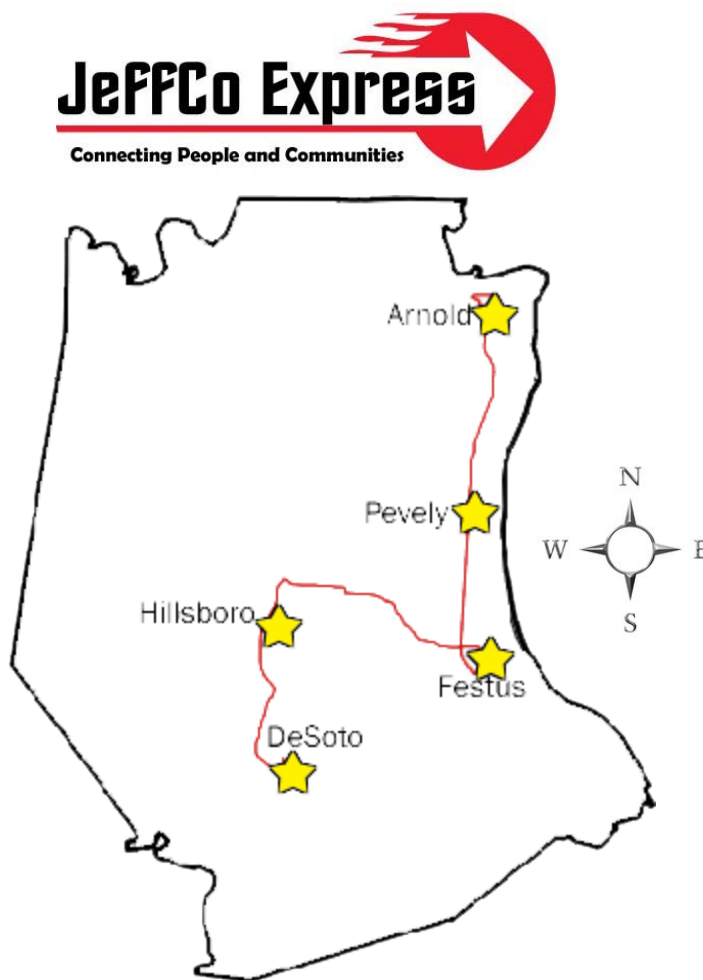

Northbound Stops		Run 1	Run 2	Run 3
DeSoto	Cedar Valley Apartments 1111 Cedar Valley Court	7:00 am	11:00 am	3:10 pm
	DeSoto City Hall 17 Boyd St.	7:05 am	11:05 am	3:15 pm
	DeSoto Apartments 506 W St. Louis Street	7:09 am	11:09 am	3:19 pm
	Walgreens 12977 State Rte 21	7:14 am	11:14 am	3:24 pm
	Wal-Mart 12682 MO-21	7:17 am	11:17 am	3:27 pm
Hillsboro	Jefferson County Admin Bldg 729 Maple St.	Upon Request	Upon Request	Upon Request
	Jefferson County Health Department 405 Main St.	7:28 am	11:28 am	3:38 pm
	Hillsboro City Hall 101 Main St.	7:30 am	11:30 am	3:40 pm
	Probation Office/JFCAC 4621 Yeager Rd	7:32 am	11:32 am	3:42 pm
	Jefferson College Admin Bldg 1000 Viking Dr.	7:40 am	11:40 am	3:50 pm
Festus	Festus City Library 400 W. Main Street	7:57 am	11:57 am	4:07 pm
	Wal-Mart 650 S. Truman Blvd.	8:03 am	12:03 pm	4:12 pm
	Jefferson Regional Medical Center 1400 US-61	8:09 am	12:09 pm	4:19 pm
Pevely	Ashton Village Apartments 13 Pevely Square	8:23 am	12:23 pm	4:33 pm
	Town & Country Bank Hwy Z & Daniel Dunklin Blvd	8:29am	12:29 pm *	4:39pm
Arnold	Wal-Mart 2201 Michigan Ave.	8:44 am	12:46 pm	4:56 pm
	Dierbergs 860 Arnold Commons	8:48 am	12:50 pm	5:00 pm
	COMTREA/EMP 21 Municipal Drive	8:54 am	12:56 pm	5:06 pm
	Arnold Recreation Center 1695 Old MO State Rd.	8:57 am	12:59 pm	5:09 pm

Times are based on actual driving time between stops. Be sure to allow for deviated pick ups and traffic.

Due to the deviated stop nature of our service, times may vary 10-15 minutes;

It's For Everyone!

For information on bus location call
636-933-9380

*We change bus and drivers at this point so there is a slight delay at this stop

Southbound Stops		Run 1	Run 2	Run 3
Arnold	Arnold Recreation Center 1695 Old MO State Rd.	9:10 am	1:10 PM	5:20 pm
	Town & Country Bank Hwy Z & Daniel Dunklin Blvd	9:25 am	1:25 pm	5:35 pm
Pevely	Ashton Village Apartments 13 Pevely Square	9:31 am	1:31 pm	5:41 pm
	Jefferson Regional Medical Center 1400 US-61	9:45 am	1:45 pm	5:55 pm
Festus	Wal-Mart 650 S. Truman Blvd.	9:50 am	1:50pm	6:00 pm
	Festus City Library 400 W. Main Street	9:55 am	1:55 pm	6:05 pm
	Jefferson College Admin Bldg 1000 Viking Dr.	10:12 am	2:12 pm	6:22 pm
Hillsboro	Probation Office/JFCAC 4621 Yeager Rd	10:20 am	2:20 pm	Office Closed
	Hillsboro City Hall 101 Main St.	10:22 am	2:22 pm	Upon Request
	Jefferson County Health Department 405 Main St.	10:24 am	2:24 pm	6:30 pm
	Jefferson County Admin Bldg 729 Maple St.	Upon Request	Upon Request	Upon Request
DeSoto	Wal-Mart 12682 MO-21	10:35 am	2:35 pm	6:40 pm
	Walgreens 12977 State Rte 21	10:38 am	2:38 pm	6:45 pm
	DeSoto Apartments 506 W St. Louis Street	10:43 am	2:43 pm	6:49 pm
	DeSoto City Hall 17 Boyd St.	10:47 am	2:47 pm	6:54 pm
	Cedar Valley Apartments 1111 Cedar Valley Court	10:52 am	2:52 pm	7:00 pm